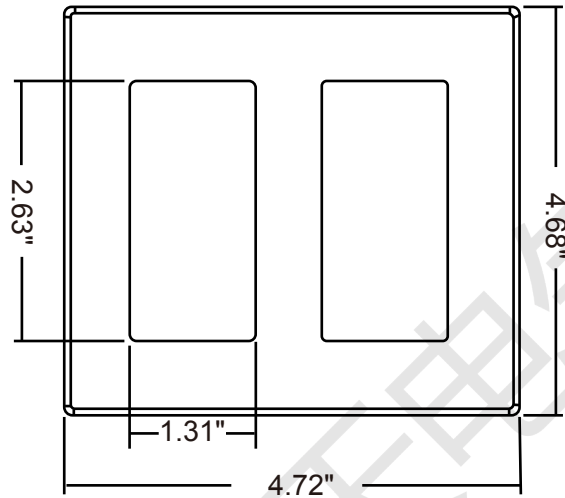

2-Gang Wallplate