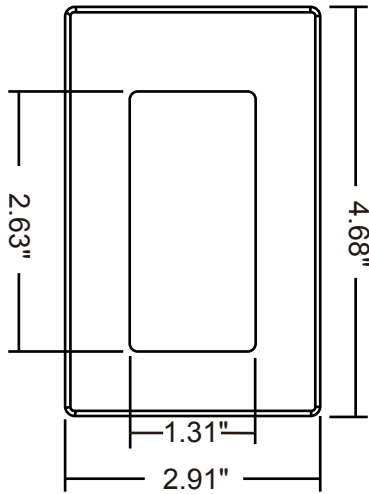

Wall Plate

- ◆ Perfect radian of the line, even more elegant appearance.
- ◆ All kinds of colors satisfy your requires, all the color matching with LUTRON.
- ◆ 1-6 gang screwless wallplates each paired with a dedicted subplate for fast and easy installation.

Ordering Information:

DESCRIPTION	SCREWLESS WALL PLATE	QTY/CTN
1-gang 	WSL-01	200pcs
2-gang 	WSL-02	200pcs
3-gang 	WSL-03	200pcs
4-gang 	WSL-04	200pcs
5-gang 	WSL-05	200pcs
6-gang 	WSL-06	200pcs

Dimensional Drawings:

WB-02

WDR-04

Ordering Information:

DESCRIPTION	PLASTIC WALL PLATE	QTY/CTN
Blank plastic wall panel		
1-gang 	WB-01	200pcs
2-gang 	WB-02	200pcs
3-gang 	WB-03	200pcs
4-gang 	WB-04	200pcs
Single socket wall panel		
1-gang 	WSR-01	200pcs
2-gang 	WSR-02	200pcs
3-gang 	WSR-03	200pcs
4-gang 	WSR-04	200pcs