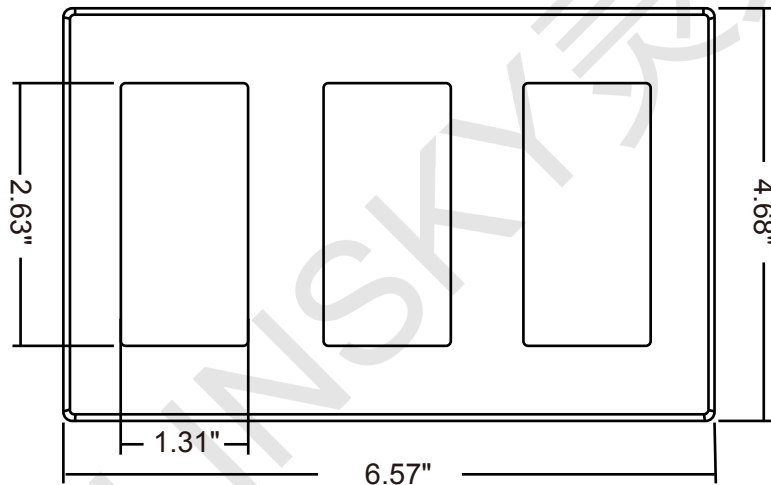

3-Gang Wallplate