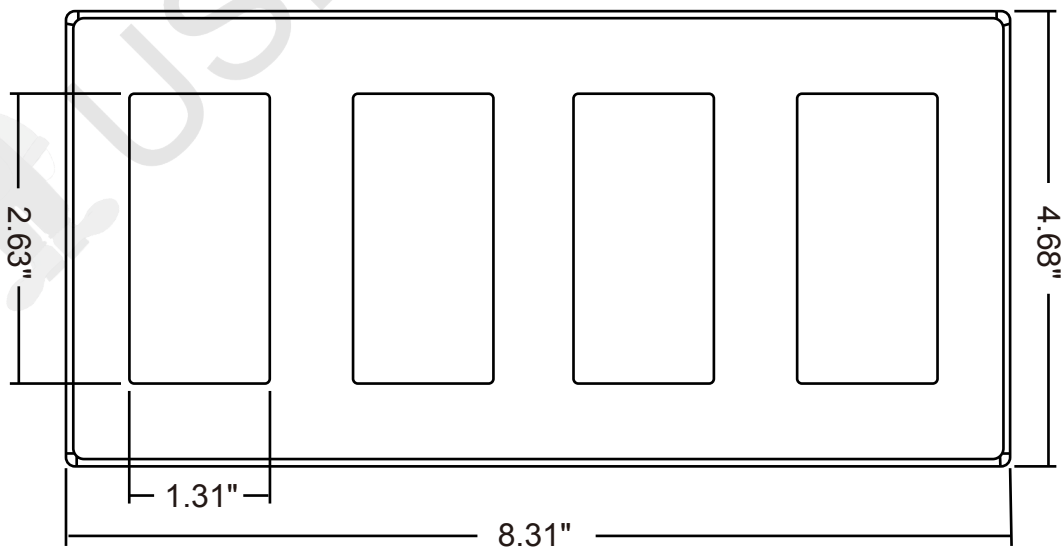

4-Gang Wallplate